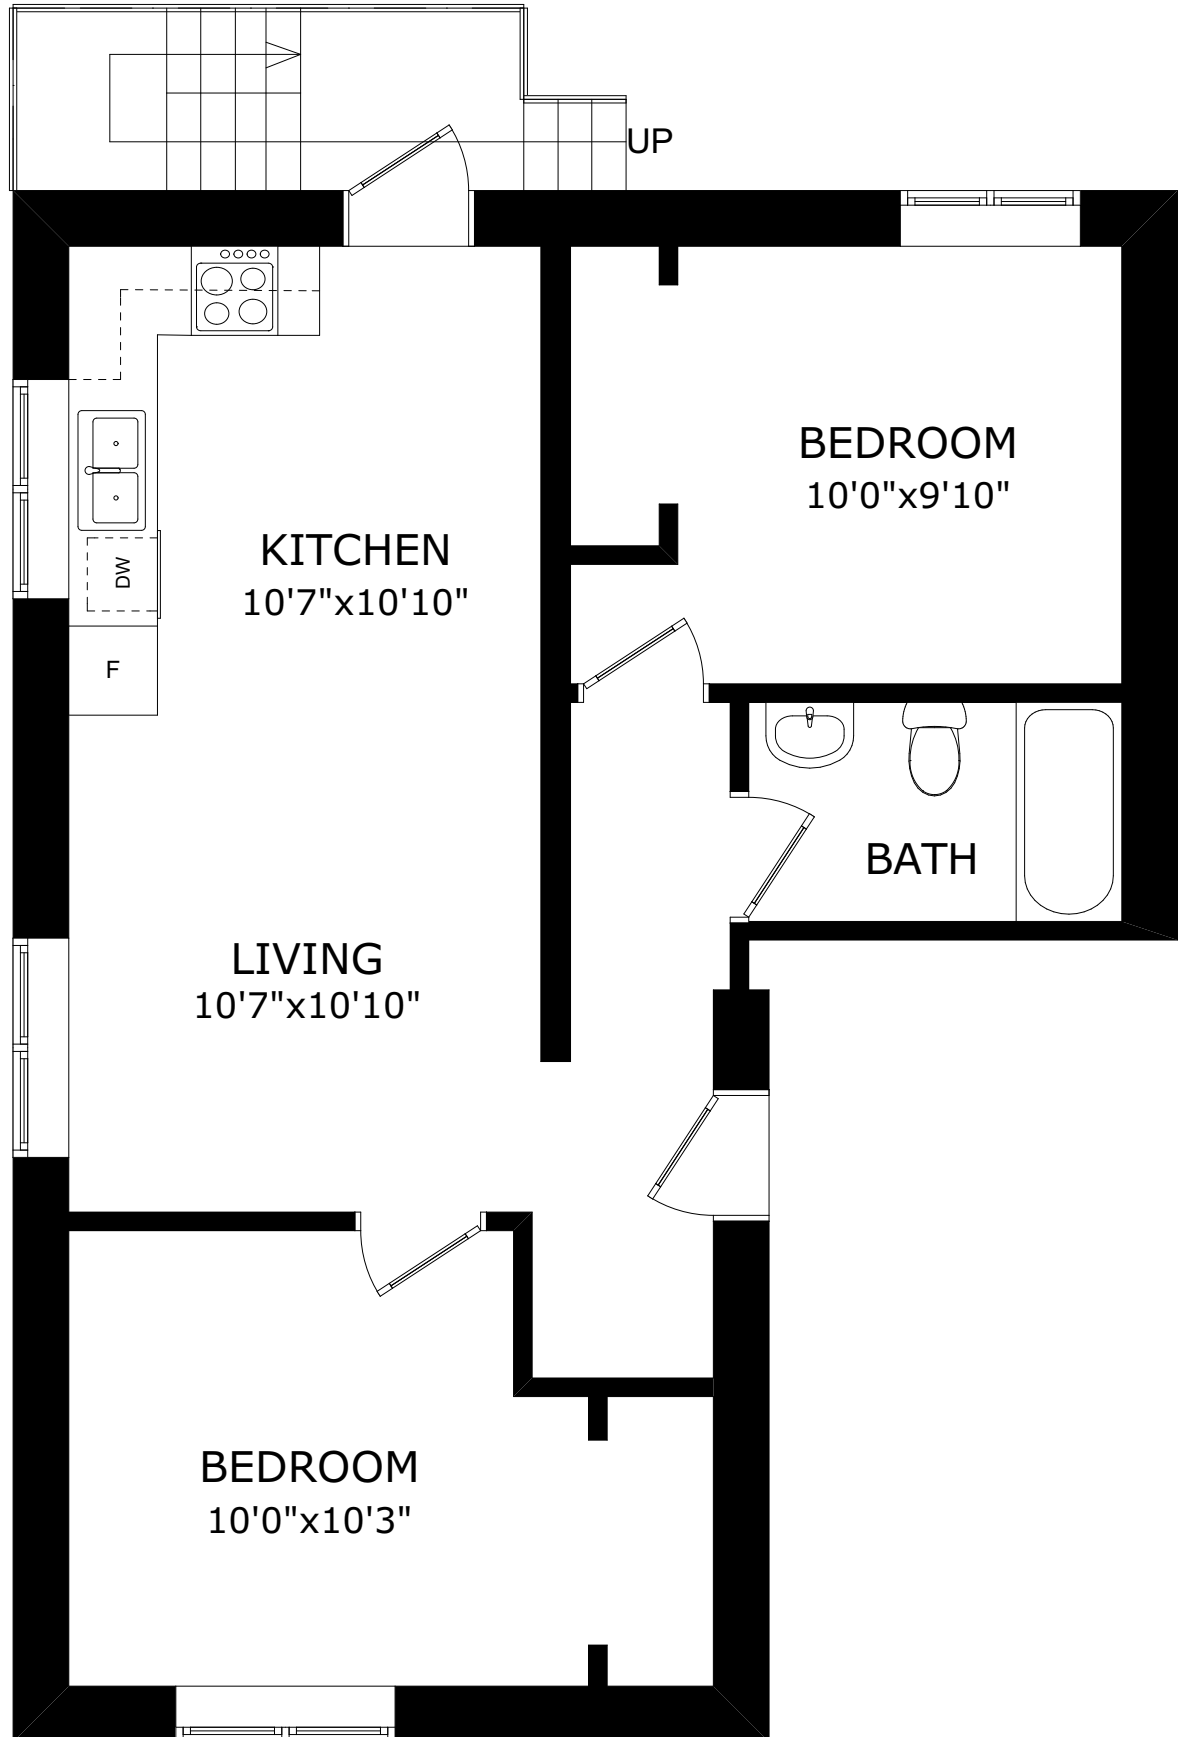

Briarlane

Rental Property
Management Inc.

167 LAUDER AVENUE
2 BEDROOM

2
607 sq ft